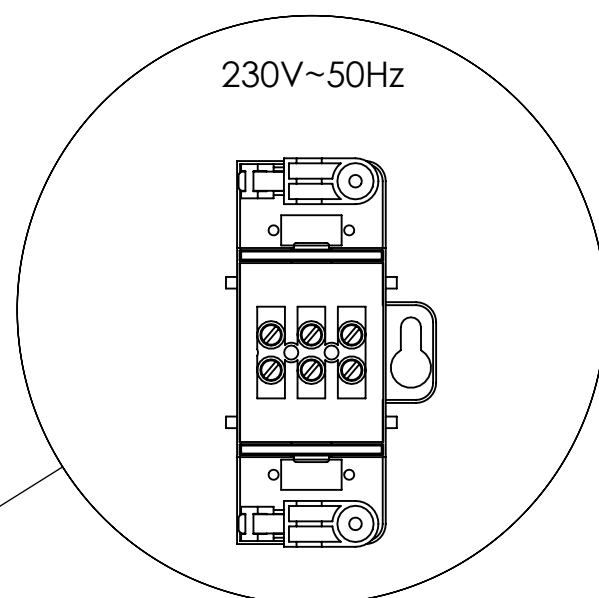

Mounting instruction
Montageanleitung
Monteringsvejledning

Mirror Blokhuis
3443457987 / 3443457990

Model:	Afstand (A)
Modell:	Distanz (A)
Model:	Distance (A)
Blokhus 80x50	20cm
Blokhus 100x50	20cm

EN: This product contains a light source of energy efficiency class F.