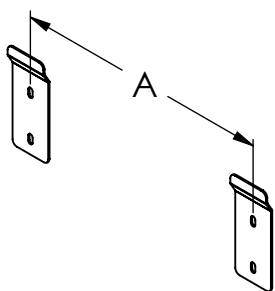

Mounting instruction
Montageanleitung
Monteringsvejledning

Mirror Blokhuis
3443457987 / 3443457990

Model:	Afstand (A)
Modell:	Distanz (A)
Model:	Distance (A)
Blokhus 80x50	20cm
Blokhus 100x50	20cm

EN: This product contains a light source of energy efficiency class F.